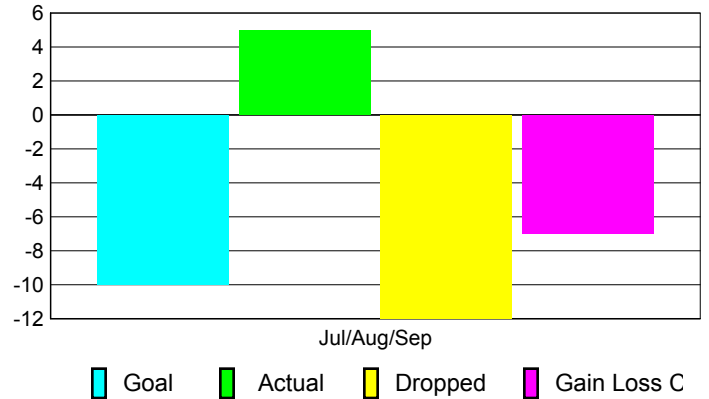

Membership Results 2010-2011

Goal, New, Dropped, Gain/Loss