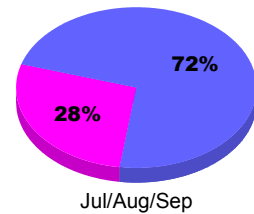

Membership Results
2010-2011

Membership
2009-2010

Month	Net Memb Goal	Actual New Memb	Actual Dropped Memb	Gain/Loss of Memb	Gain/Loss of Memb
Jul/Aug/Sep	-10	5	-12	-7	-7
Totals	-10	5	-12	-7	-7

Membership Results 2010-2011

Goal, New, Dropped, Gain/Loss

Comparison of Membership Gain/Loss

Current Year Compared to the Previous Year

Gender Comparison 2010-2011

■ Male ■ Female