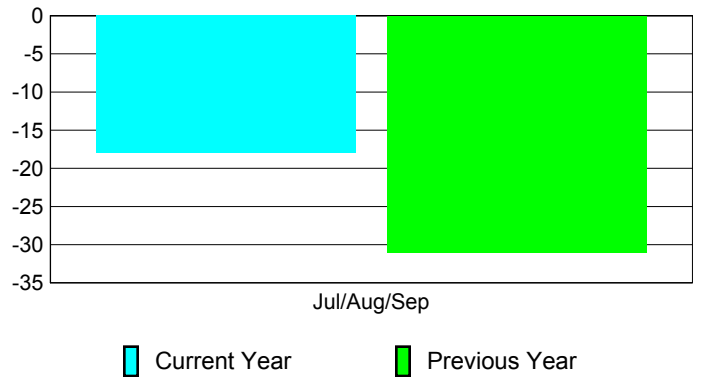

Comparison of Membership Gain/Loss

Current Year Compared to the Previous Year