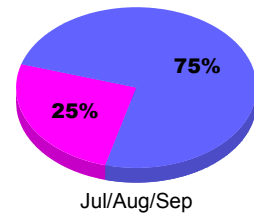

Membership Results
2010-2011

Membership
2009-2010

Month	Net Memb Goal	Actual New Memb	Actual Dropped Memb	Gain/Loss of Memb	Gain/Loss of Memb
Jul/Aug/Sep	-10	14	-32	-18	-31
Totals	-10	14	-32	-18	-31

Membership Results 2010-2011

Goal, New, Dropped, Gain/Loss

Comparison of Membership Gain/Loss

Current Year Compared to the Previous Year

Gender Comparison 2010-2011

■ Male ■ Female

2010-2011 GMT Reports for District (or Undistricted) **District 19 I WASHINGTON**