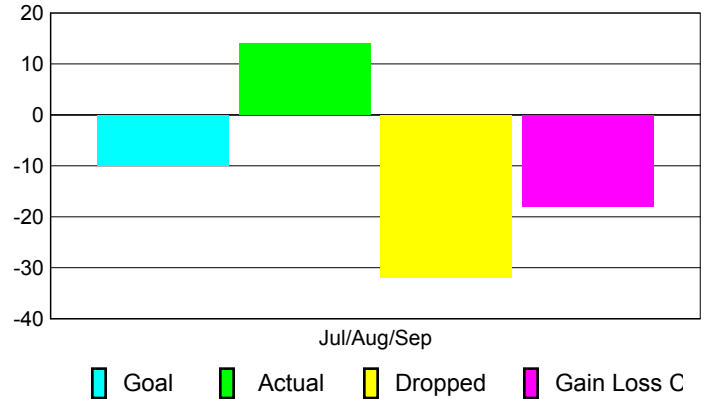

Membership Results 2010-2011

Goal, New, Dropped, Gain/Loss